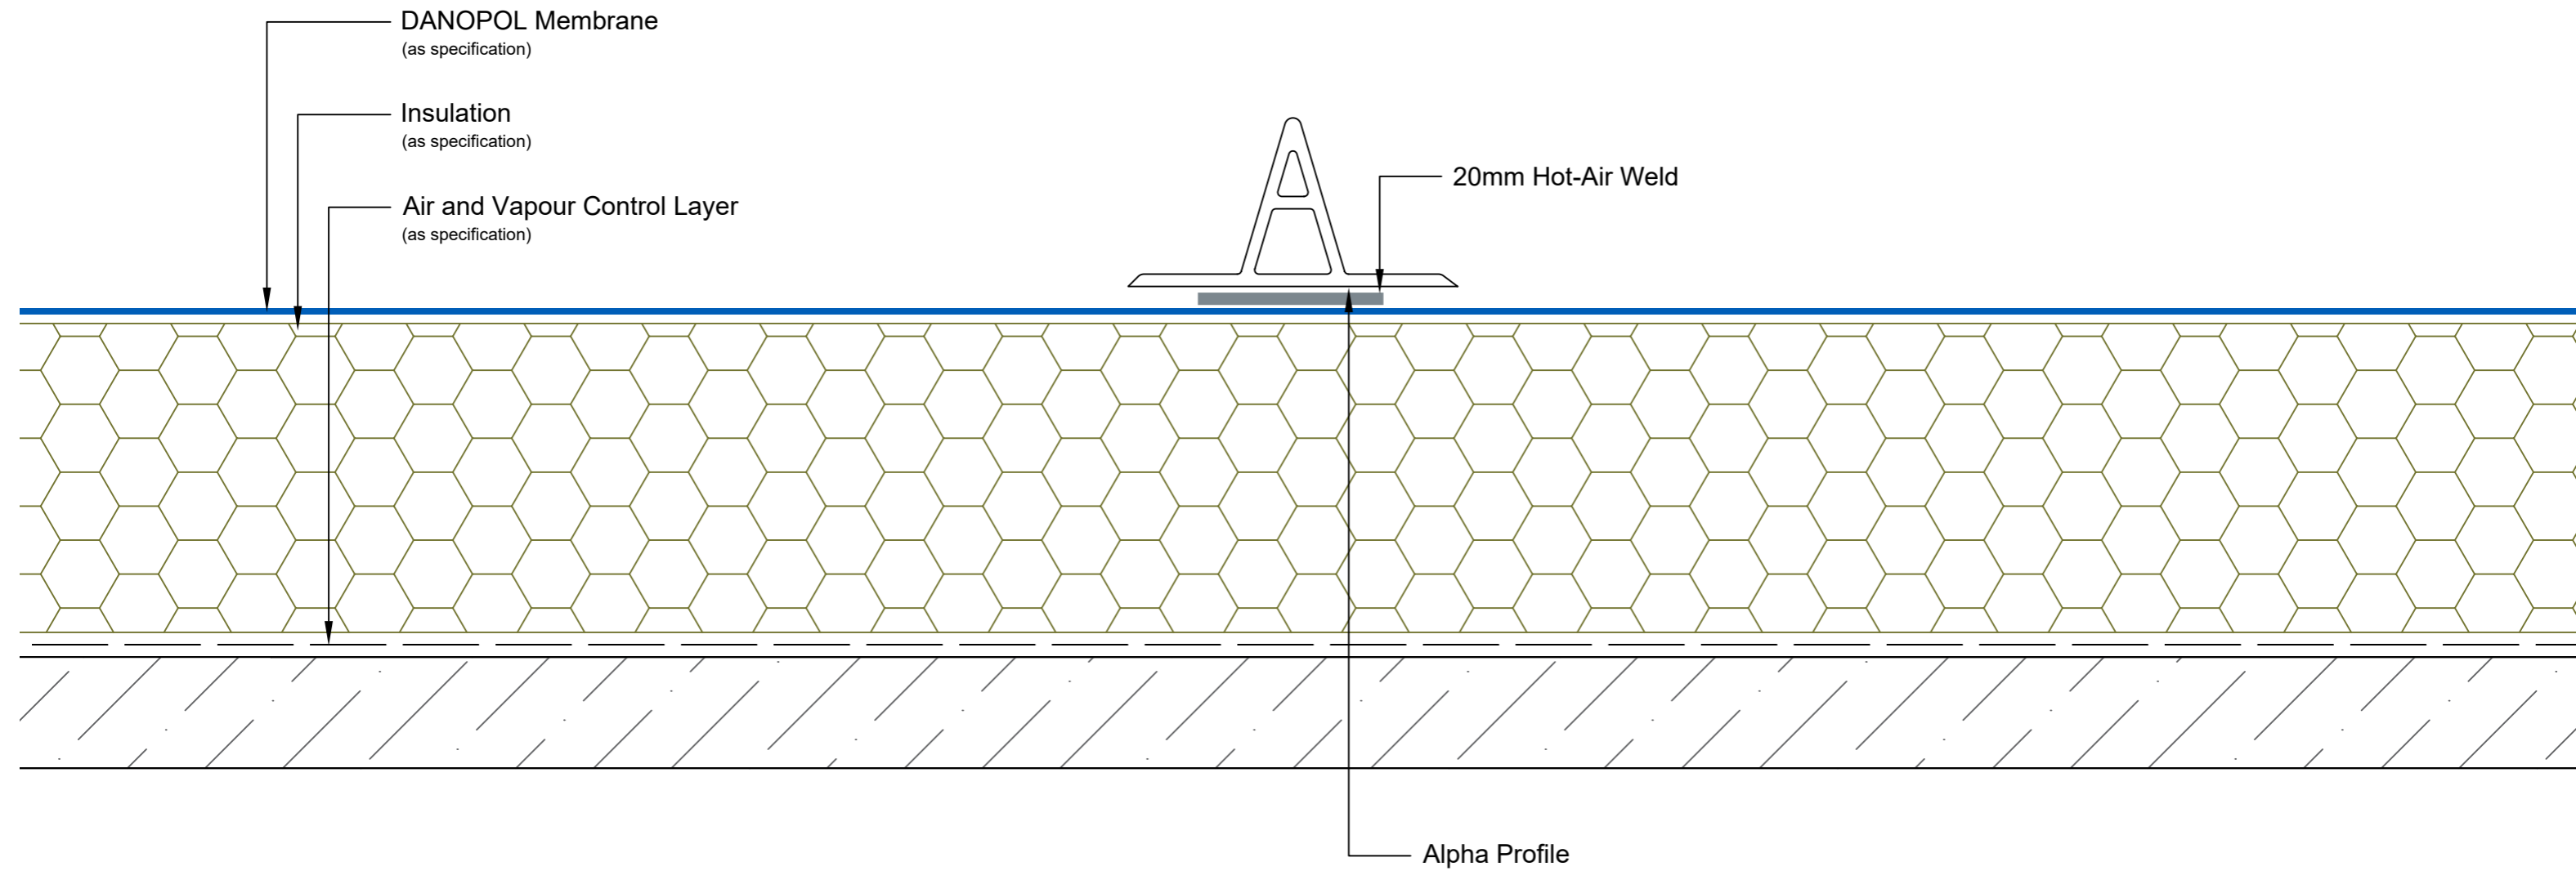

Drawing Notes:

Structural substrates shown in this drawing are for illustrative purposes only.

Drawing Number: DUK-S-(G)-341W	Revision: 00
Date Drawn: March 2017	Author: SL

Drawing Title:
Alpha Profile
DANOPOL® Single Ply Membranes - Warm Roof